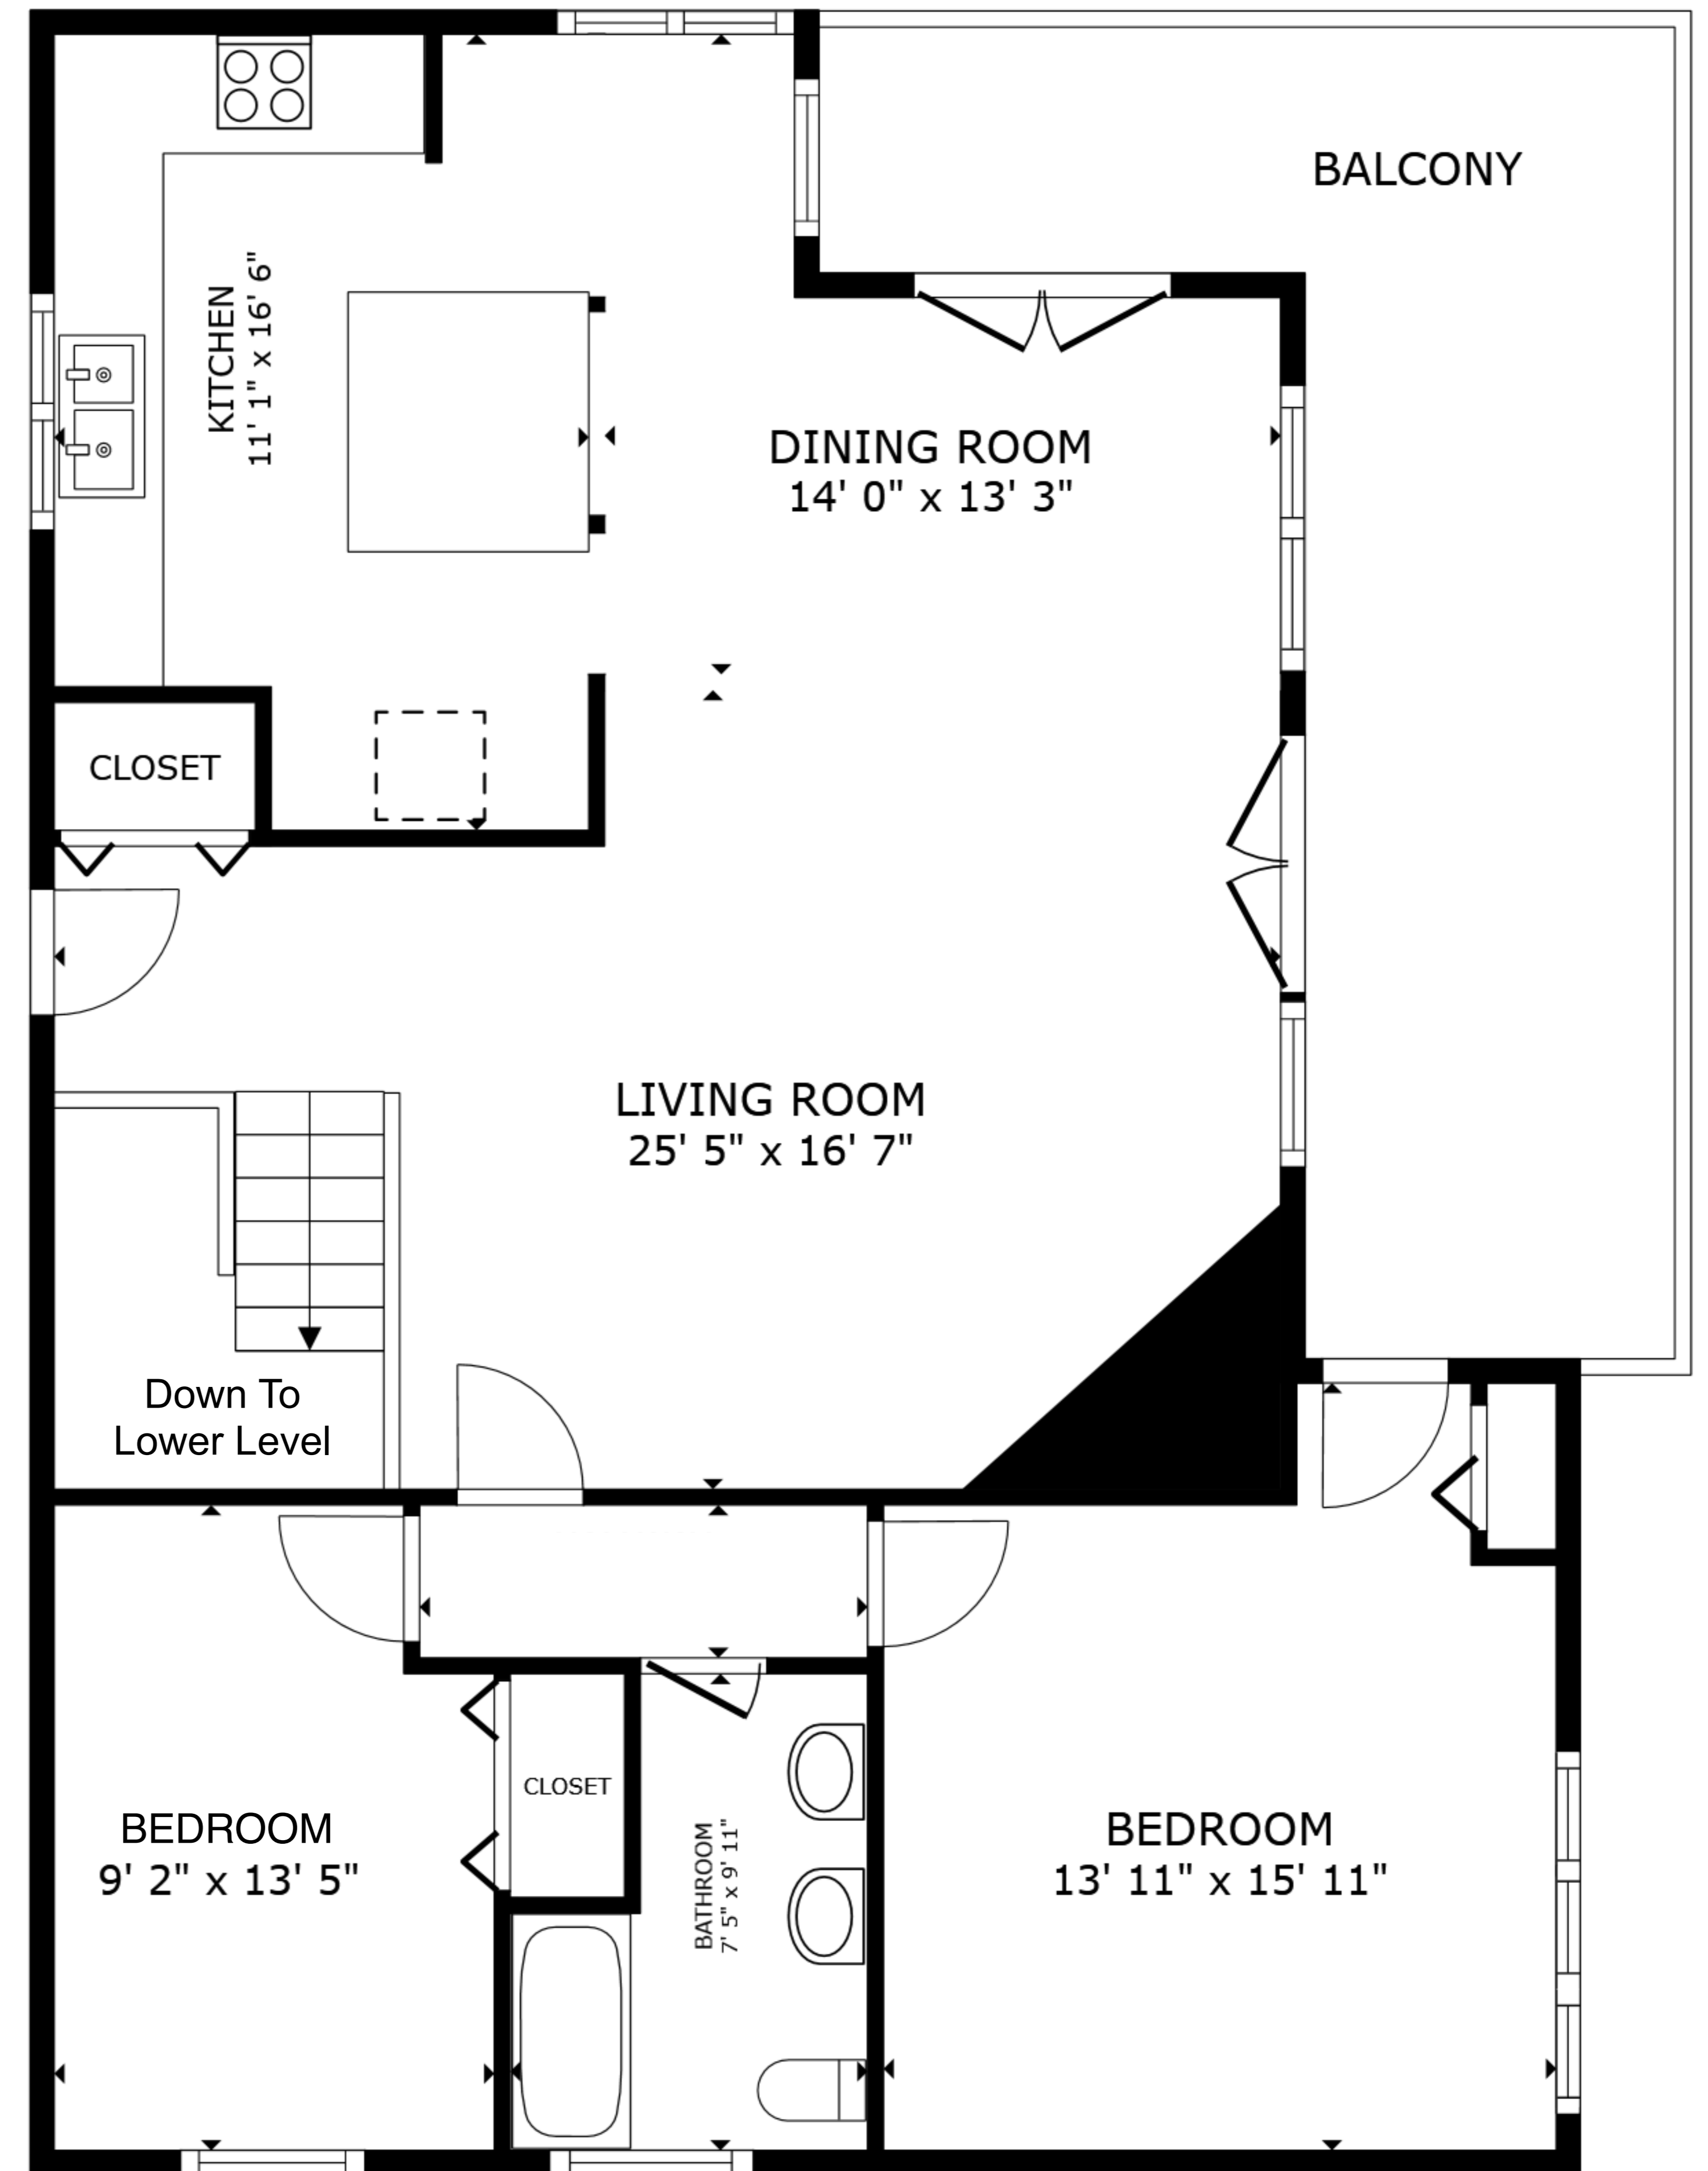

LOWER LEVEL

ENTRY LEVEL

**4749 Sunshine Coast Highway
Sechelt BC**

Bellamy Group

**Offered by Sandy Bellamy
604-741-1122**