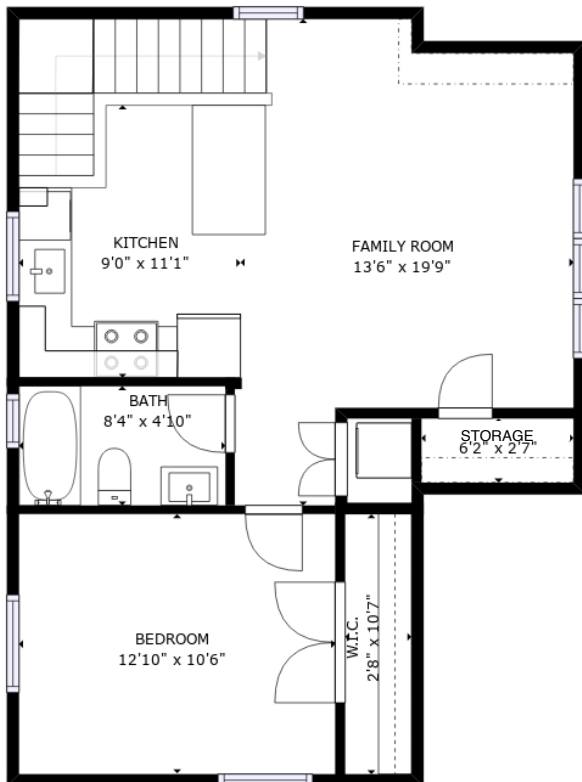

Main Residence
(upper)

Carriage House

421 Solaz Place
Gibsons BC
Upper Level