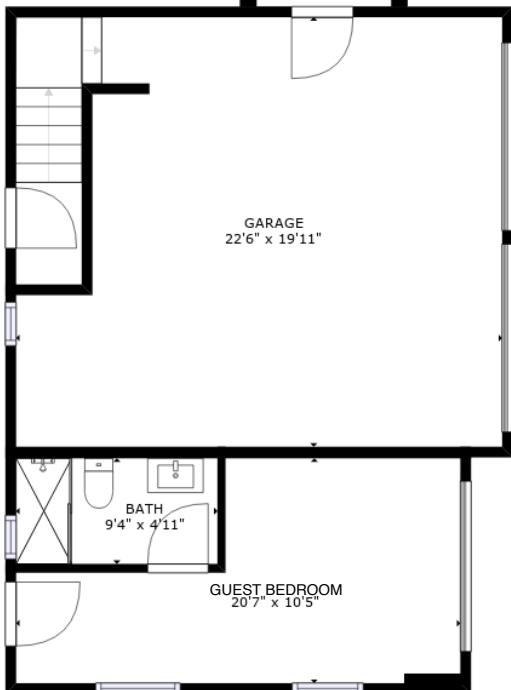

Main Residence

Carriage House & Guest Room

421 Solaz Place
Gibsons BC
Lower Level