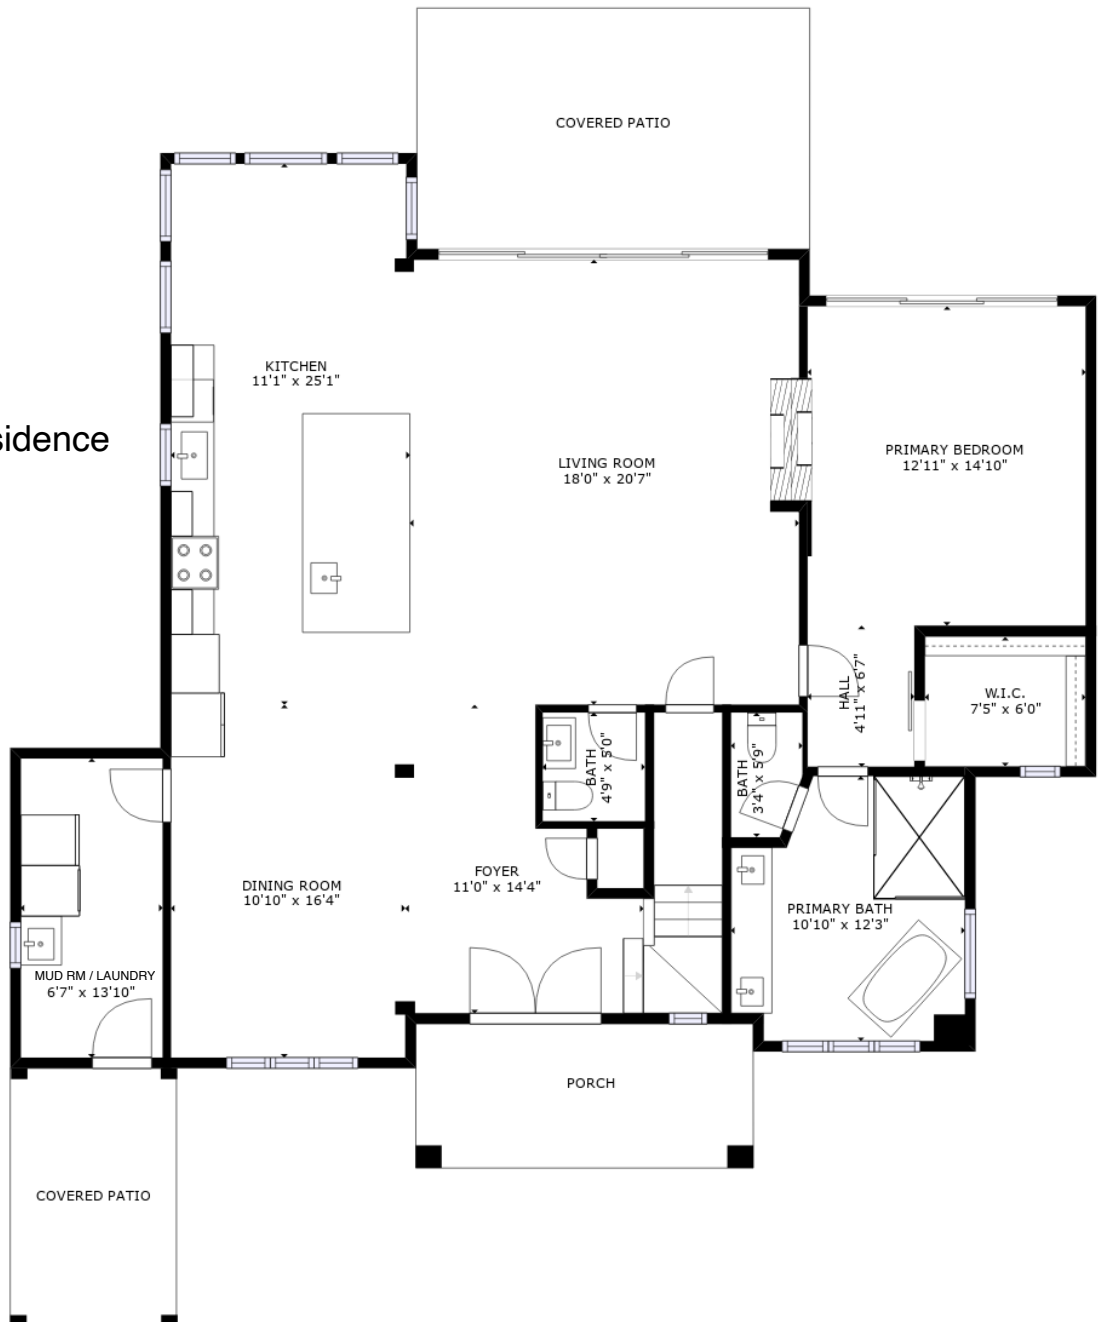

Main Residence

Carriage House & Guest Room

421 Solaz Place
Gibsons BC
Lower Level